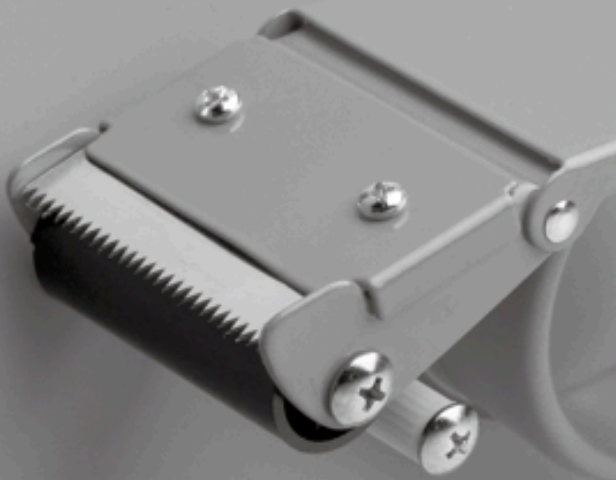

T 750

Sturdy ABS dispenser with blade cover for extra safety. Good for 2" tapes with 3" inner core.