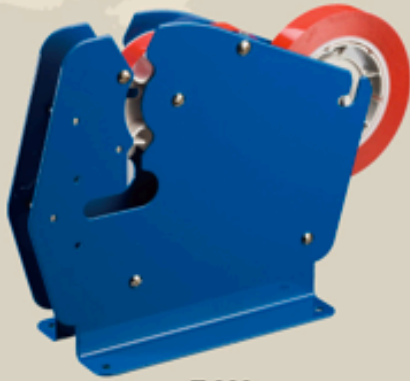

**T 650**

Metal frame filament tape dispenser for 1" tapes with 3" inner core.

**T 700 / T 715**

T 700 Metal frame dispenser for 2" tapes with 3" inner core.

T 715 For tapes 1-1/2" wide.

**T 720**

Plastic tape dispenser with blade cover for added safety.

Blade is heat-treated. Handle tapes with 3" inner core and 2" wide.

**T 730R**

Compact folding tape dispenser for 2" tapes with 3" inner core.

**T 73000-SP3**

One piece of T 730 with 2 rolls of tape in shrink wrapped pack.

**T 750**

Sturdy ABS dispenser with blade cover for extra safety. Good for 2" tapes with 3" inner core.

T 900

T 910

T 901

T 915

T 900 / T 901

Metal bag sealer for bag tape with 3" inner core and 5/8" to 3/4" wide.
T 900 without safety trimmer
T 901 with safety trimmer

T 910 / T 915 / T 916

Metal bag sealer for bag tape with 1" or 3" inner core and 1/2" wide.
T 910 without trimmer
T 915 / T 916 with trimmer

T 914

Metal bag sealer for bag tape with 1" or 3" inner core and 3/8" wide.