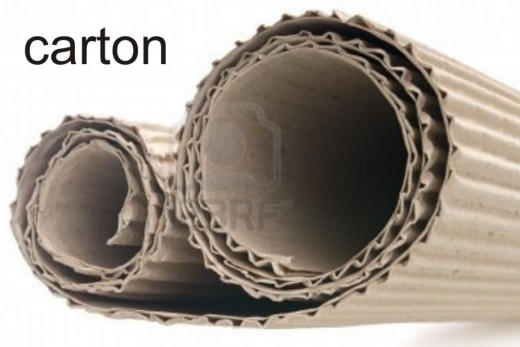

maqpack empaque y embalaje maqpack empaque y embalaje maqpack empaque y embalaje

carton

maqpack
empaque y embalaje

AV. PATRIA 966 COL. ECHEVERRIA GUADALAJARA JAL www.maqpack.com.mx
TEL. 01(33) 3124-6532, 3343-4487, 3367-4467

maqpack empaque y embalaje maqpack empaque y embalaje maqpack empaque y embalaje

maqpack
empaque y embalaje