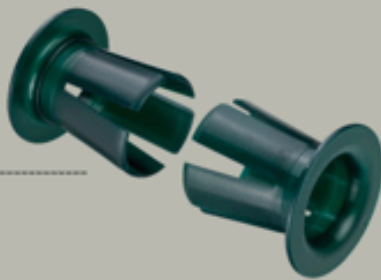

W 540

3" core film wrapper.

W 542

2" core film adapter.

W 543

2" core film adapter.

W 565

Same as W560 but with bigger grippers.

W 560

3" core handy film wrapper with brake function to control film tensile.

W 566

Same as W565 (bigger grippers) but for 2" core.

**W 600 / W 610**

3" core film wrapper with plastic mandrel and adjusting nut. For film up to 5" wide.

W 612

1-1/2" core film wrapper with plastic mandrel and adjusting nut. For film up to 5" wide.

W 600

W 610

W 612

W 621 / W 622 / W 623

Plastic film wrapper with spin handle.
W 621 for 1-1/2" core.
W 622 for 2" core.
W 623 for 3" core.

W 640

1-1/2" core. For film up to 5" wide.

W 650

1-1/2" core film wrapper with tension control and lock function. For film up to 5" wide.

W 621 / W 622 / W 623

W 640

W 650

W 700 / W 700H